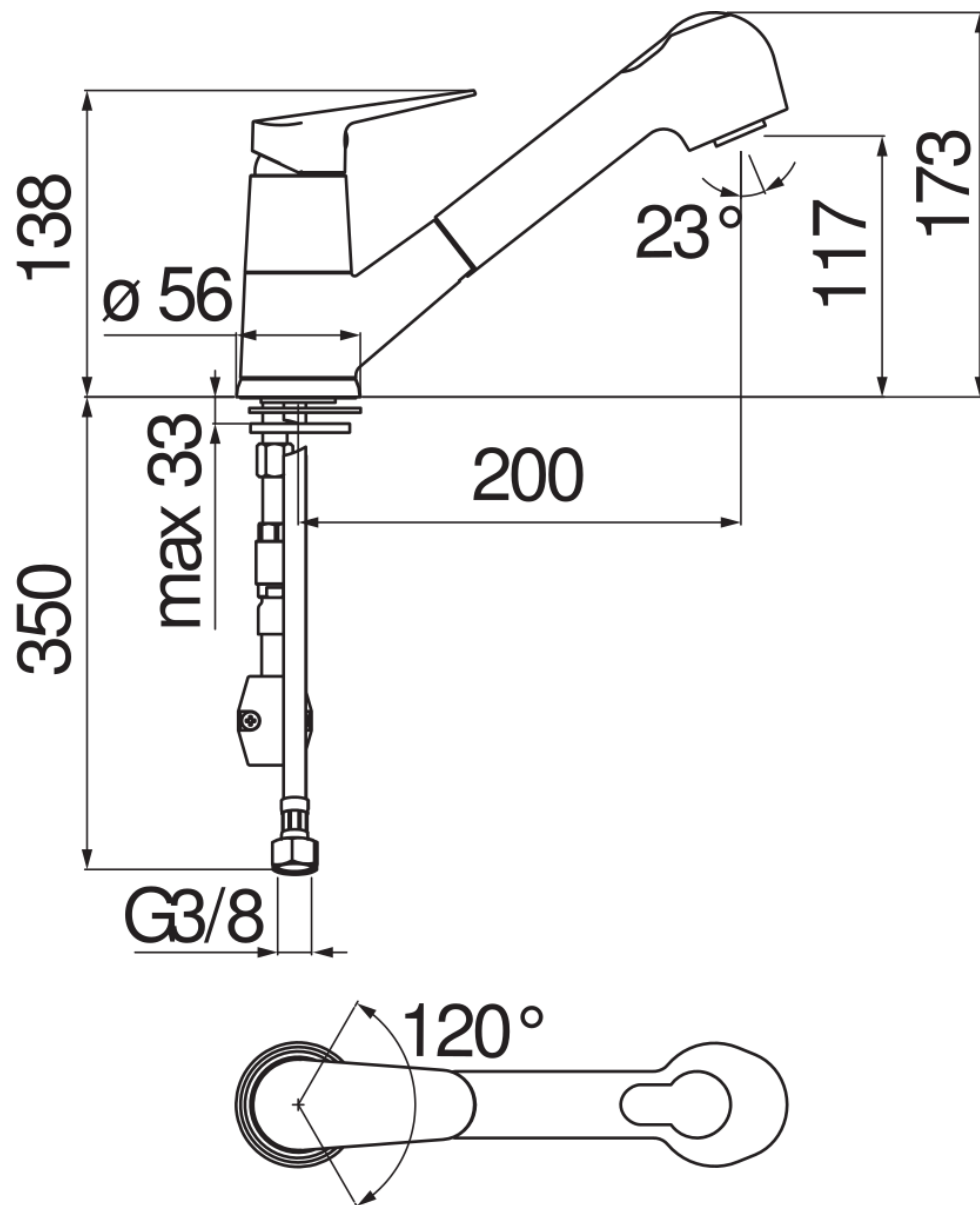

SPECIFICATIONS

Single control
Chrome
Swivel body
Pull-out 2-jet hand shower
ø 3/8" stainless steel flexible pipe
50% two step cartridge for water saving
Packaging: 41,5 x 16 x 7,5 cm / 0,00498 m³ / 1,84 kg

CERTIFICATIONS

FLOW RATE DIAGRAM: HOT/COLD WATER

FLOW RATE DIAGRAM: MIXED WATER