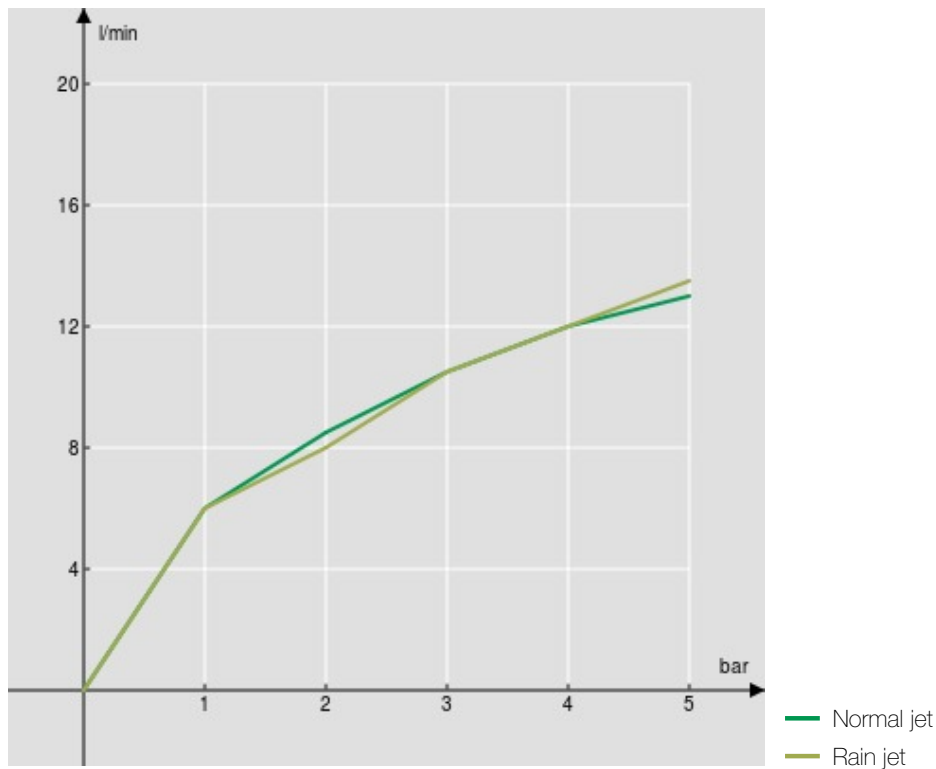

FLOW RATE DIAGRAM: MIXED WATER