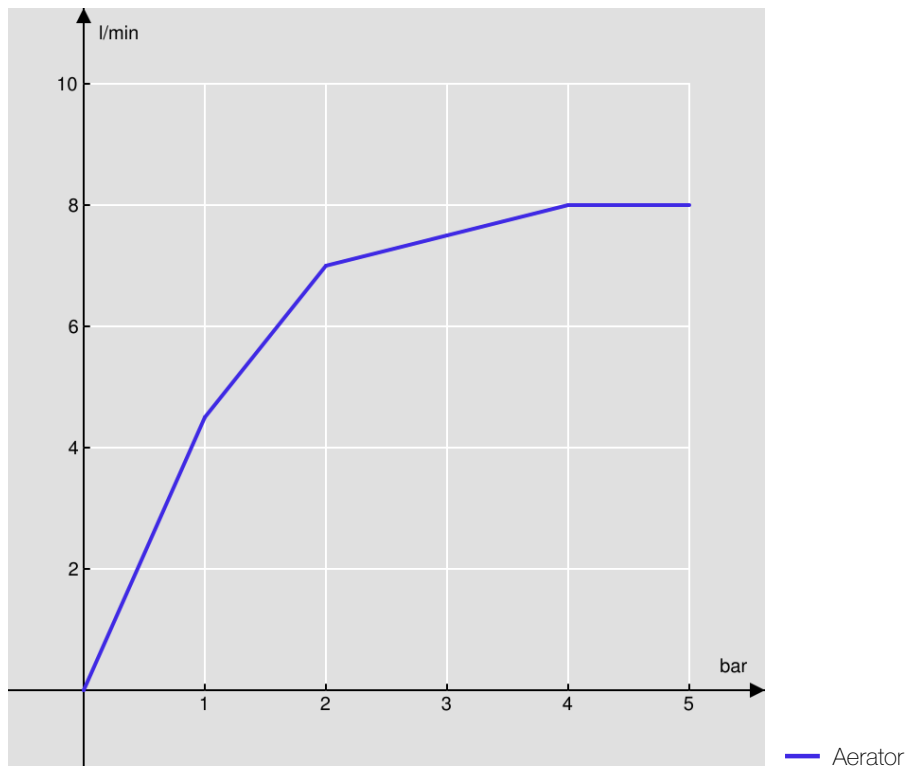

SPECIFICATIONS

Single control
Chrome
360° swivel spout
Anti limescale aerator M 16 x 1
ø 3/8" stainless steel flexible pipe
Dynamic flow limiter
Packaging: 56,5 x 29 x 7,1 cm / 0,01163 m³ / 2,29 kg

CERTIFICATIONS

FLOW RATE DIAGRAM: HOT/COLD WATER

FLOW RATE DIAGRAM: MIXED WATER