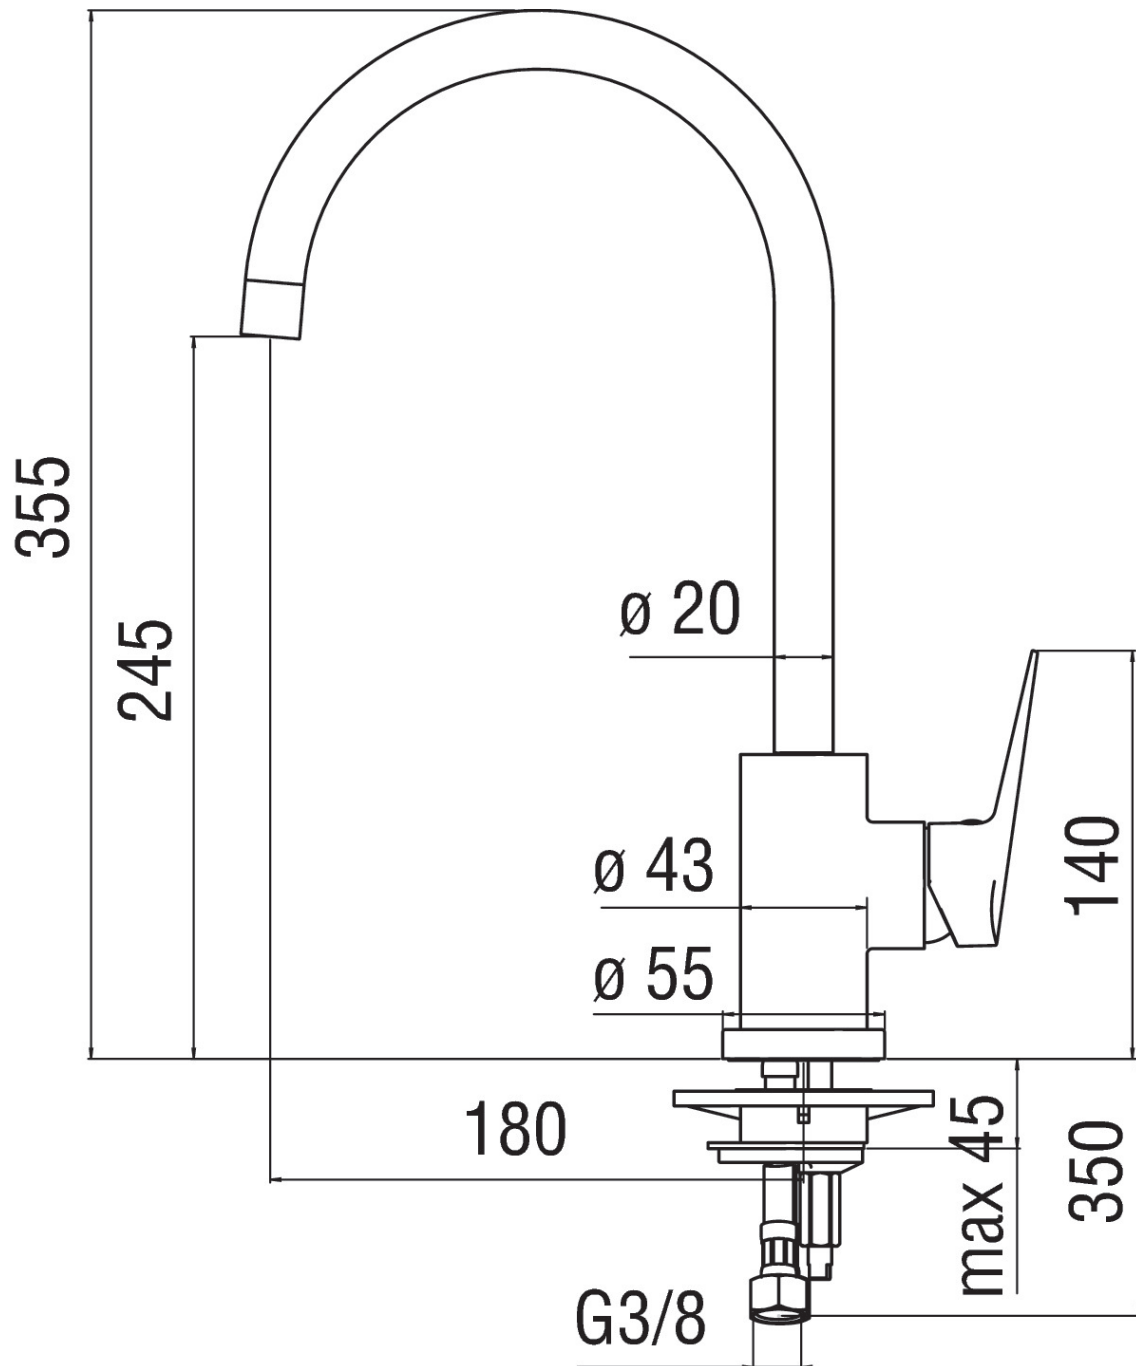

SPECIFICATIONS

Single control
Chrome
360° swivel spout
Anti limescale aerator M 16 x 1
ø 3/8" stainless steel flexible pipe
Dynamic flow limiter
Packaging: 56,5 x 29 x 7,1 cm / 0,01163 m³ / 2,29 kg

CERTIFICATIONS

FLOW RATE DIAGRAM: HOT/COLD WATER

FLOW RATE DIAGRAM: MIXED WATER