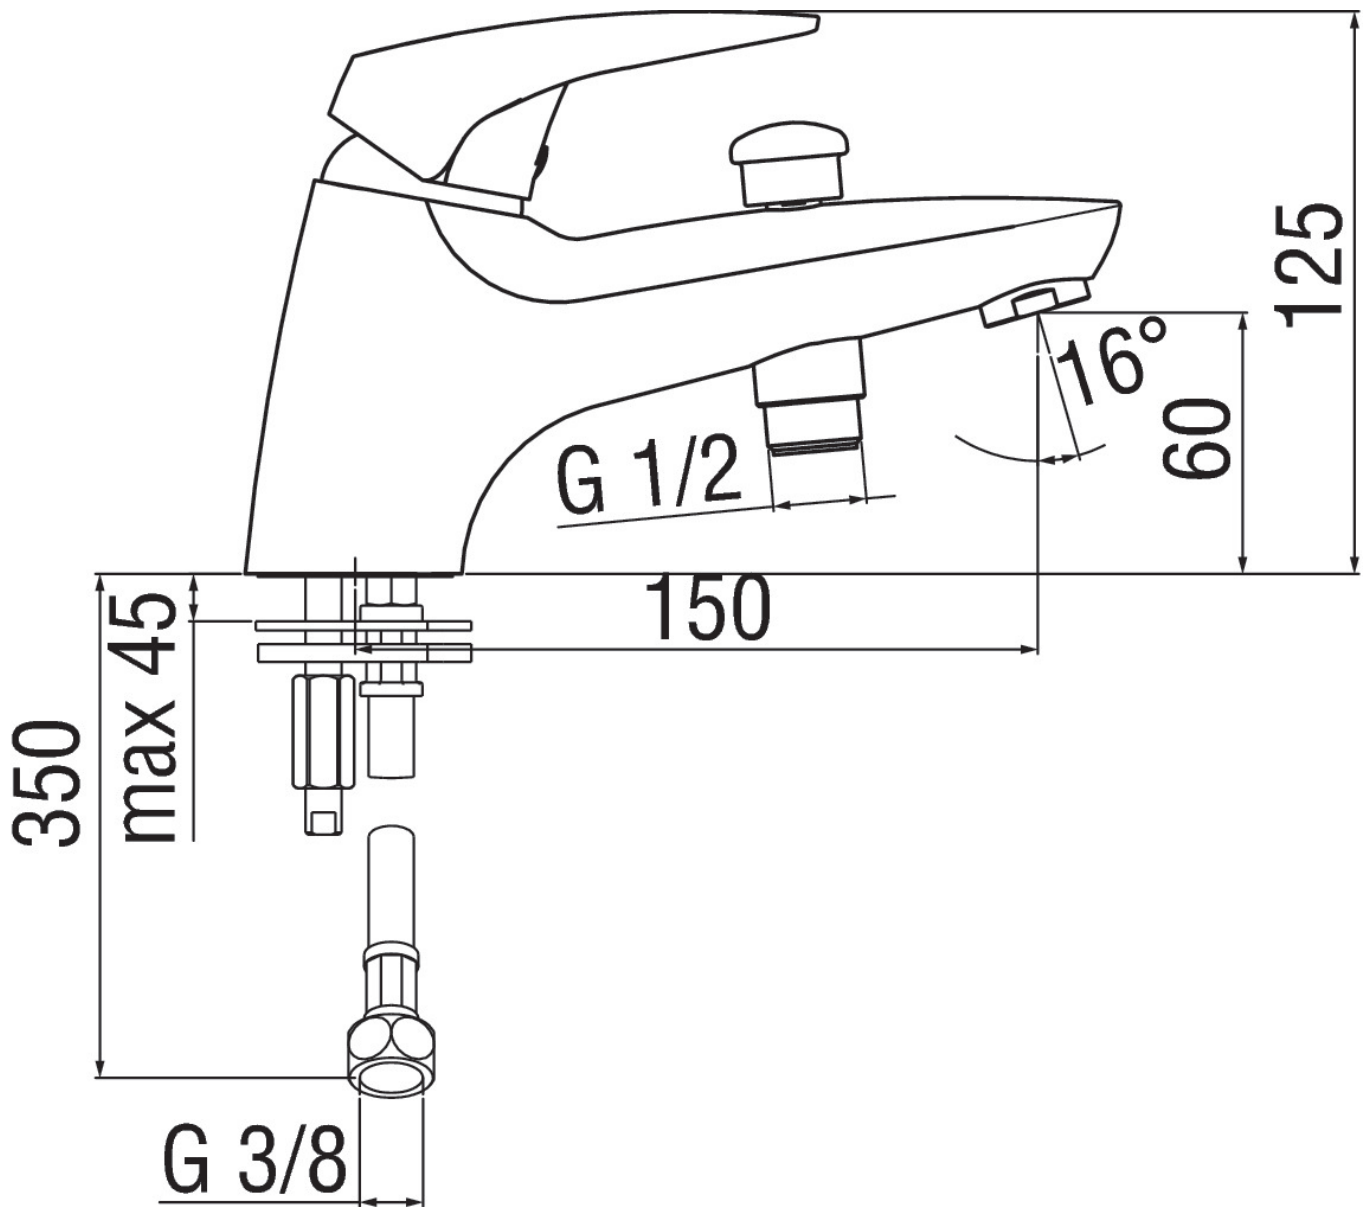

#### SPECIFICATIONS

Single control  
Chrome  
Anti limescale aerator M 24 x 1  
Auto return deviator  
1/2" outlet  
50% two step cartridge for water saving

#### CERTIFICATIONS

FLOW RATE DIAGRAM: HOT/COLD WATER

FLOW RATE DIAGRAM: MIXED WATER