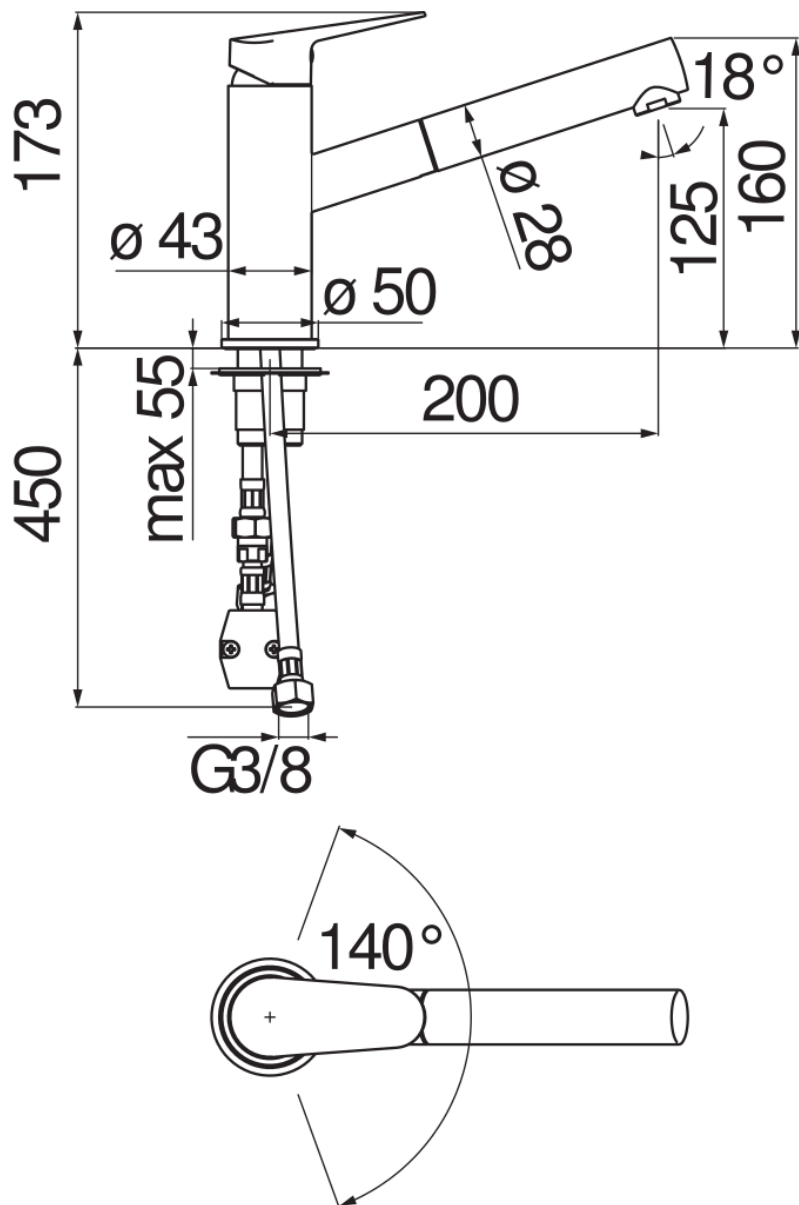

SPECIFICATIONS

Single control
Chrome
Swivel body
Pull-out single jet hand shower
ø 3/8" stainless steel flexible pipe
50% two step cartridge for water saving
Packaging: 41,5 x 16 x 7,5 cm / 0,00498 m³ / 1,93 kg

CERTIFICATIONS

FLOW RATE DIAGRAM: HOT/COLD WATER

FLOW RATE DIAGRAM: MIXED WATER