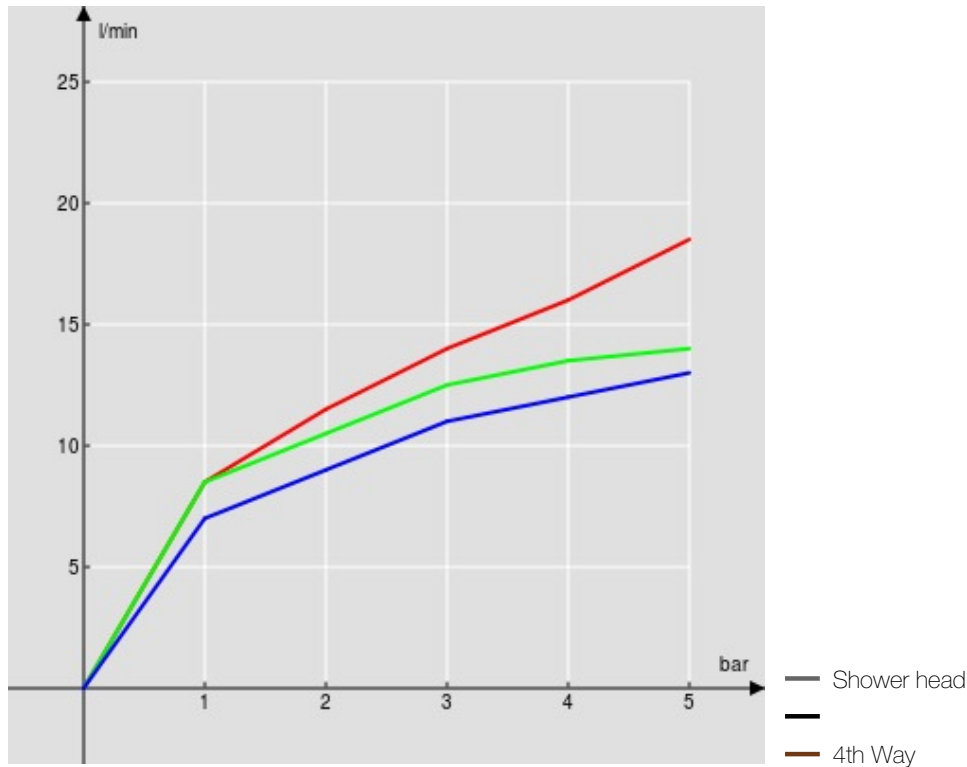

SPECIFICATIONS

External thermostatic mixer
Chrome
38° C safety cut-out
Non-return valves
Swivel shower head ø 240 mm
Sliding swivel hand shower support
2-jet hand shower and 150 cm hose
Compatible with shelf AV00141/5
Cartridge spare filters included in the package

Packaging: 117 x 42 x 8,5 cm / 0,041769 m³ / 7,8 kg

CERTIFICATIONS

FLOW RATE DIAGRAM: HOT/COLD WATER

FLOW RATE DIAGRAM: MIXED WATER