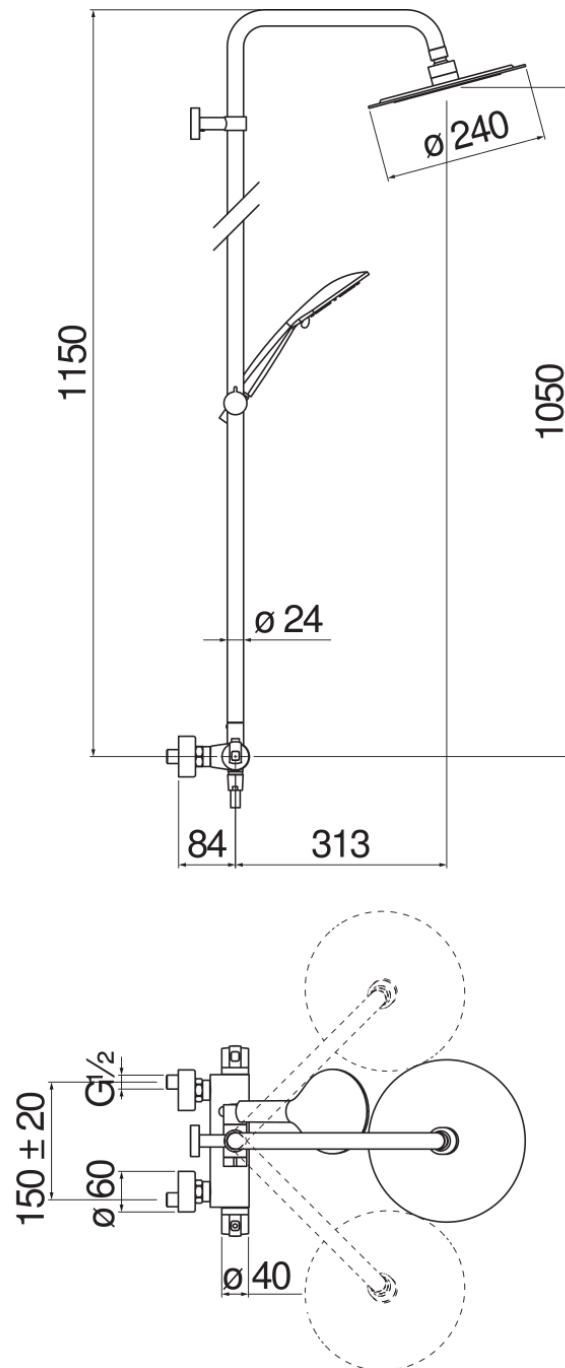

SPECIFICATIONS

External thermostatic mixer
Chrome
38° C safety cut-out
Non-return valves
Swivel shower head ø 240 mm
Sliding swivel hand shower support
2-jet hand shower and 150 cm hose
Compatible with shelf AV00141/5
Cartridge spare filters included in the package

Packaging: 117 x 42 x 8,5 cm / 0,041769 m³ / 7,8 kg

CERTIFICATIONS

FLOW RATE DIAGRAM: HOT/COLD WATER

FLOW RATE DIAGRAM: MIXED WATER